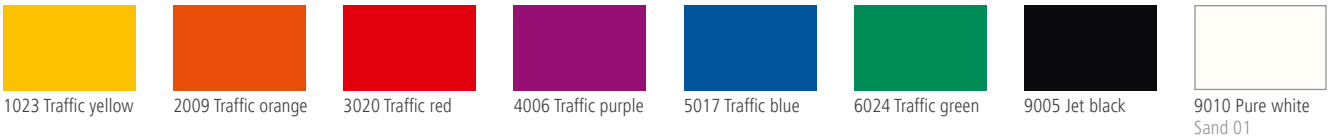

Colour card

Triflex ProFibre

Notes: There may be slight variations in shade between actual colours and those shown below.
RAL colours are approximate.
Special colours can be produced to order.

Triflex ProFibre resin colours

Optional finish colours: Greys

Optional finish colours: RAL Traffic

Optional finish colours: Triflex colours

Request a sample online at triflex.co.uk/samplerrequest

Find out more at triflex.co.uk