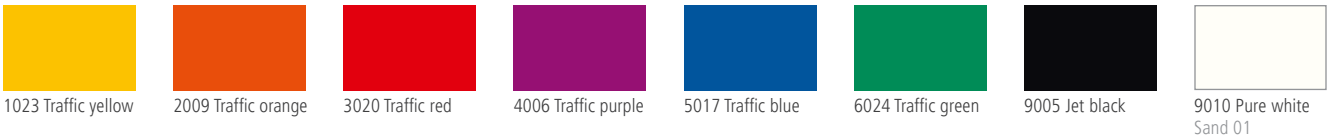

Optional finish colours: Triflex colours