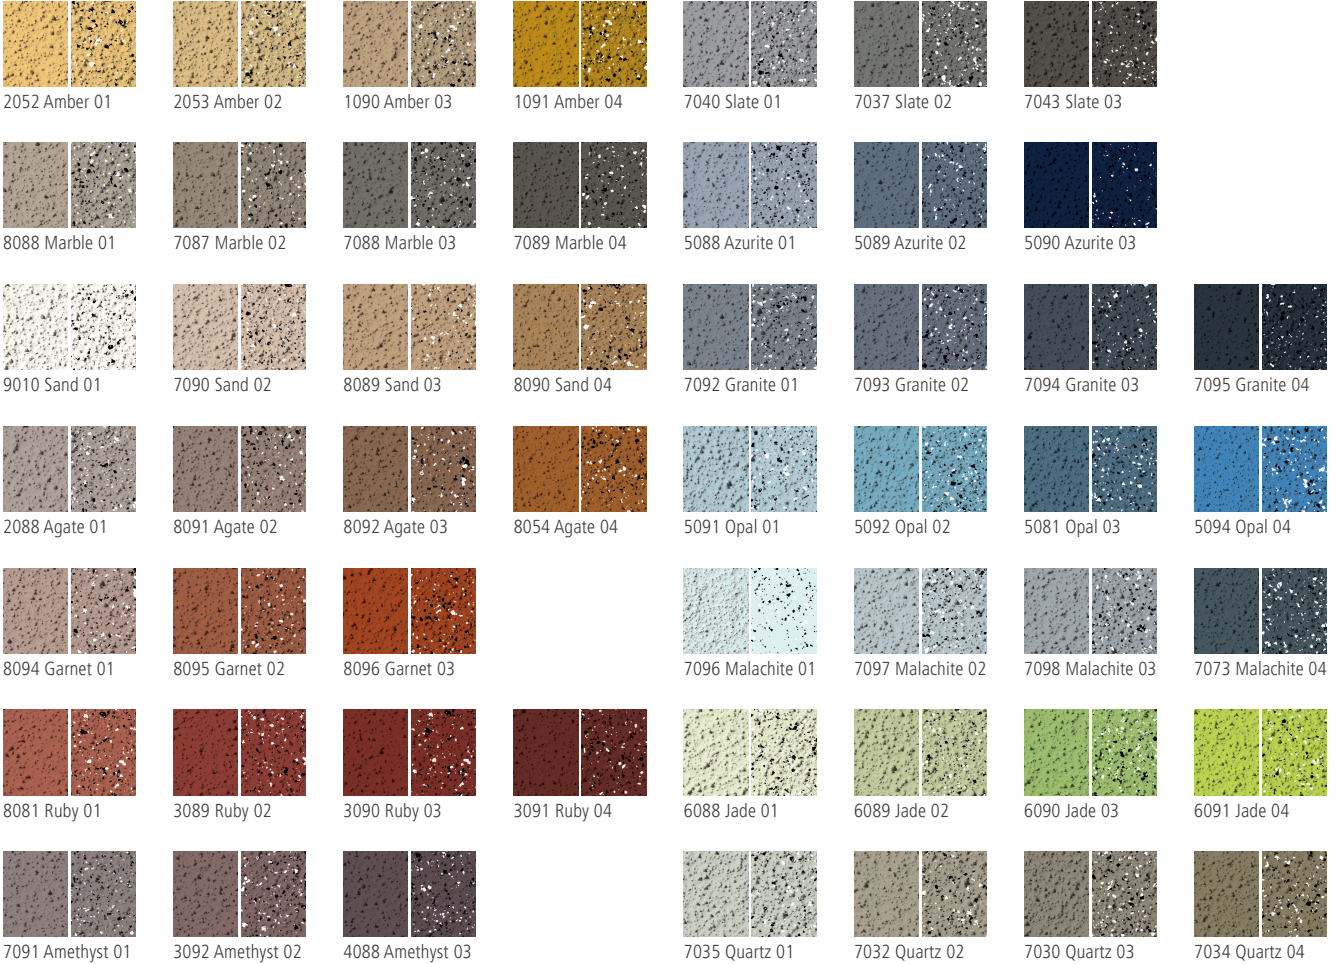

Finish colours (including optional Triflex MicroChips): Triflex colours