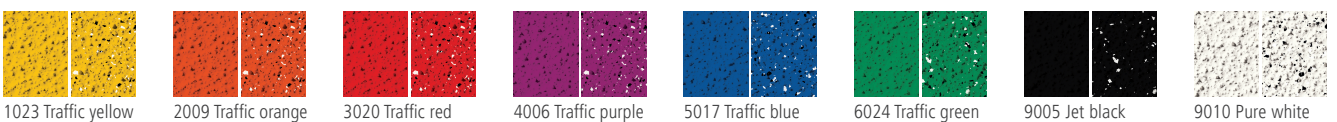

Colour card

Triflex ProFloor (BFS) Quartz Design

Notes: There may be slight variations in shade between actual colours and those shown below.
RAL colours are approximate.
Special colours can be produced to order.

Finish colours (including optional Triflex MicroChips): Triflex colours

RAL Greys

RAL Traffic

Request a sample online at triflex.co.uk/samplerrequest

Find out more at triflex.co.uk

Colour card

Triflex ProFloor (BFS) Colour Design

Notes: There may be slight variations in shade between actual colours and those shown below.

Optional finish colours: Coloured surface dressing

A719 Grey

A728 Anthracite Grey

A722 Green Grey

A721 Blue Grey

RAL Greys

									
7016 Anthracite grey	7030 Stone grey Quartz 03	7031 Blue grey	7032 Pebble grey Quartz 02	7035 Light grey Quartz 01	7037 Dusty grey Slate 02	7043 Traffic grey 2 Slate 03			

RAL Traffic