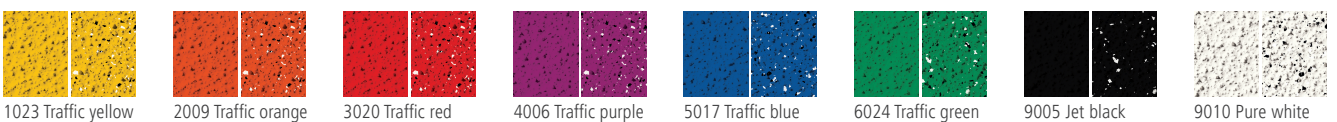

Request a sample online at triflex.co.uk/samplerrequest

Find out more at triflex.co.uk